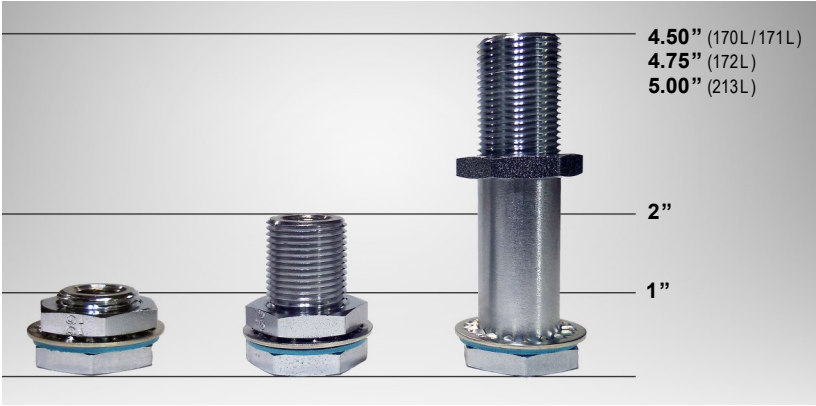

PRODUCT INTRODUCTION

Individual 170 Box of 24 173	Individual 170M Box of 24 173M	Individual 170L	3/8" Quik-Seal 1-1/8" Hole
Individual 171 Box of 24 174	Individual 171M Box of 24 174 M	Individual 171L	1/2" Quik-Seal 1-1/8" Hole
Individual 172 Box of 24 175		Individual 172L	3/4" Quik-Seal 1-3/8" Hole
Individual 213 Box of 12 216		Individual 213L	1" Quik-Seal 1-5/8" Hole

When one size doesn't fit all, Evergreen Tool introduces new products to fit the bill.

Evergreen Tool now offers a full line-up of 3/8" and 1/2" Quik-Seals. The new "M" size is made for the hoods that need just a few more threads while the "L" is designed for dry chemical systems like paint spray booths.