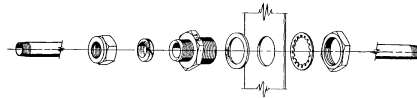

Quik-Seal

BLIND Quik-Seal

Part # / Box # (Qty.)	Description	Price Each	1-2 Boxes	3+ Boxes
-----------------------	-------------	------------	-----------	----------

EVERGREEN COMPRESSION SEAL

1418 / 1421 (box of 24)	1/8" Tube or wire		?	?
881 / 887 (box of 24)	1/4" Tube	?	?	?
1185 / 1190 (box of 24)	1/4" Tube - Blind	?	?	?
300 / 310 (box of 24)	3/8" Tube	?	?	?
301 / 311 (box of 24)	1/2" Tube & 1/4" Pipe	?	?	?
302 / 312 (box of 24)	5/8" Tube & 3/8" Pipe	?	?	?
1141 / 1143 (box of 24)	5/8" Tube & 3/8" Pipe - Extra Long	?	?	?
1172 / 1174 (box of 24)	5/8" Tube & 3/8" Pipe - Blind	?	?	?
304 / 314 (box of 24)	1/2" Pipe	?	?	331.67
303 / 313 (box of 24)	1/2" EMT Conduit		?	?
1230 / 1242 (box of 24)	1/2" EMT Conduit - Extra Long	?	?	?
1106 / 1116 (box of 24)	1/2" EMT Conduit - Blind	?	?	?
305 / 315 (box of 12)	3/4" Pipe	?	?	?
1287 / 1290 (box of 12)	3/4" Pipe - Blind	?	?	?
306 / 316 (box of 12)	1" Pipe	?	?	?
1136 / 1138 (box of 12)	1" Tube	?	?	?
1430 / 1434 (box of 12)	1-3/8" Tube	?	?	?
1129 / 1132 (box of 6)	2" Tube	?	?	N/A

Compression Seal

BLIND Compression Seal

Part # / Box # (Qty.)	Description	Price Each	1-2 Boxes	3+ Boxes
-----------------------	-------------	------------	-----------	----------

EVERGREEN QUIK-PATCH

285 / 288 (box of 24)	3/4" to 7/8" Hole	9.00	195.50	175.00
916 / 919 (box of 24)	7/8" to 1" Hole	9.10	198.00	176.50
1196 / 1200 (box of 24)	1" Hole - Blind	12.00	258.00	248.00
205 / 211 (box of 24)	1-1/8" to 1-5/16" Hole	9.30	198.00	181.00
1250 / 1252 (box of 24)	1-1/8" Hole - Blind	14.52	329.00	304.55
689 / 690 (box of 24)	1-3/8" to 1-9/16" Hole	18.00	395.30	349.40
1180 / 1182 (box of 24)	1-3/8" Hole - Blind	14.85	337.20	310.00
694 / 695 (box of 12)	1-5/8" to 1-7/8" Hole	28.30	312.00	268.00
1262 / 1268 (box of 12)	1-5/8" Hole - Blind	16.80	194.40	175.40
1297 / 1300 (box of 12)	1-7/8" Hole - Blind	17.60	201.25	184.90
292 / 294 (box of 12)	2" to 2-1/4" Hole	34.20	342.25	N/A
276 / 278 (box of 10)	2-1/4" to 2-1/2" Hole	35.00	324.00	N/A