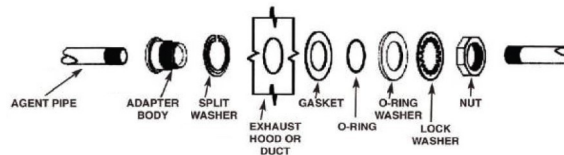

Part # / Box # (Qty.)	Description	Price Each	1-2 Boxes	3+ Boxes

EVERGREEN QUIK-SEAL *continued*

172 / 175 (box of 24)	3/4" Pipe	17.44	369.83	291.82
172L	3/4" Pipe (4.75" Length, 1-3/8" Hole)	31.95	N/A	N/A
172S	3/4" Pipe (Stainless, 1-3/8" Hole)	59.05	N/A	N/A
1272 / 1275 (box of 12)	3/4" Pipe - Blind	17.45	198.96	184.92
213 / 216 (box of 12)	1" Pipe	28.57	331.52	284.72
213L	1" Pipe (5.0" Length, 1-5/8" Hole)	40.95	N/A	N/A
213S	1" Pipe (Stainless, 1-5/8" Hole)	99.65	N/A	N/A
265 / 297 (box of 12)	1-1/4" Pipe	37.58	433.00	208.40
268 / 271 (box of 10)	1-1/2" Pipe	41.45	396.30	208.40
1098 / 1100 (box of 10)	1-1/2" Pipe - no internal threads	41.45	396.30	N/A
Quik-Seal for Corner Pulley (Brooks, Buckeye & Range Guard)				
430 / 890 (box of 24)	7/8-18 UNS x 1/2" NPT	11.08	240.67	208.40
Quik-Seal for Corner Pulley (Ansul, Pyro-Chem & Heiser)				
682 / 893 (box of 24)	15/16-20 UNS x 1/2" NPT	11.08	240.67	208.40
Quik-Patch for Corner Pulley #430				
1476 / 1488 (box of 24)	7/8" Thread	11.08	240.67	208.40
Quik-Patch for Corner Pulley #682				
1478 / 1492 (box of 24)	15/16" Thread	11.08	240.67	208.40
Flat Washers - Used On Gas Station Canopies				
157	For 3/8" & 1/2" Quik-Seals	0.60	N/A	N/A
166	For 3/4" Quik-Seals	0.60	N/A	N/A

BLIND Quik-Seal