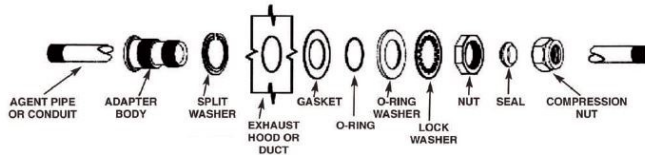

Quik-Seal

BLIND Quik-Seal

Part # / Box # (Qty.)	Description	Price Each	1-2 Boxes	3+ Boxes
-----------------------	-------------	------------	-----------	----------

EVERGREEN COMPRESSION SEAL

1418 / 1421 (box of 24)	1/8" Tube or wire		?	?
881 / 887 (box of 24)	1/4" Tube	?	?	?
1185 / 1190 (box of 24)	1/4" Tube - Blind	?	?	?
300 / 310 (box of 24)	3/8" Tube	?	?	?
301 / 311 (box of 24)	1/2" Tube & 1/4" Pipe	?	?	?
302 / 312 (box of 24)	5/8" Tube & 3/8" Pipe	?	?	?
1141 / 1143 (box of 24)	5/8" Tube & 3/8" Pipe - Extra Long	?	?	?
1172 / 1174 (box of 24)	5/8" Tube & 3/8" Pipe - Blind	?	?	?
304 / 314 (box of 24)	1/2" Pipe	?	?	331.67
303 / 313 (box of 24)	1/2" EMT Conduit		?	?
1230 / 1242 (box of 24)	1/2" EMT Conduit - Extra Long	?	?	?
1106 / 1116 (box of 24)	1/2" EMT Conduit - Blind	?	?	?
305 / 315 (box of 12)	3/4" Pipe	?	?	?
1287 / 1290 (box of 12)	3/4" Pipe - Blind	?	?	?
306 / 316 (box of 12)	1" Pipe	?	?	?
1136 / 1138 (box of 12)	1" Tube	?	?	?
1430 / 1434 (box of 12)	1-3/8" Tube	?	?	?
1129 / 1132 (box of 6)	2" Tube	?	?	N/A

Compression Seal

BLIND Compression Seal

Part # / Box # (Qty.)	Description	Price Each	1-2 Boxes	3+ Boxes
-----------------------	-------------	------------	-----------	----------

EVERGREEN QUIK-PATCH

285 / 288 (box of 24)	3/4" to 7/8" Hole	9.00	195.50	175.00
916 / 919 (box of 24)	7/8" to 1" Hole	9.10	198.00	176.50
1196 / 1200 (box of 24)	1" Hole - Blind	12.00	258.00	248.00
205 / 211 (box of 24)	1-1/8" to 1-5/16" Hole	9.30	198.00	181.00
1250 / 1252 (box of 24)	1-1/8" Hole - Blind	14.52	329.00	304.55
689 / 690 (box of 24)	1-3/8" to 1-9/16" Hole	18.00	395.30	349.40
1180 / 1182 (box of 24)	1-3/8" Hole - Blind	14.85	337.20	310.00
694 / 695 (box of 12)	1-5/8" to 1-7/8" Hole	28.30	312.00	268.00
1262 / 1268 (box of 12)	1-5/8" Hole - Blind	16.80	194.40	175.40
1297 / 1300 (box of 12)	1-7/8" Hole - Blind	17.60	201.25	184.90
292 / 294 (box of 12)	2" to 2-1/4" Hole	34.20	342.25	N/A
276 / 278 (box of 10)	2-1/4" to 2-1/2" Hole	35.00	324.00	N/A